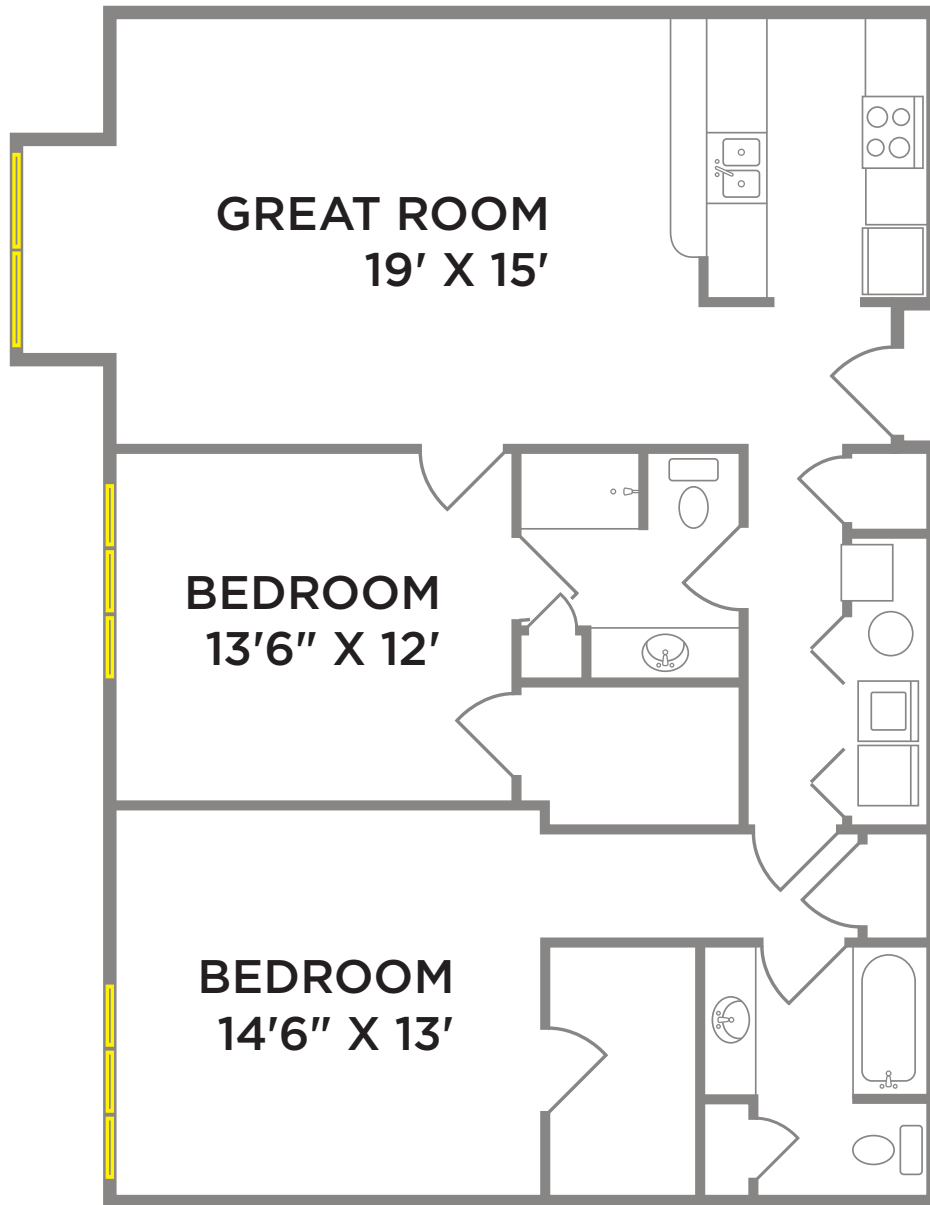

**RESIDENCES
AT DESALES
PLAZA**

desalesplaza.com // 513 281 3000
1550 Madison Road // Cincinnati, OH 45206
Professionally Managed by Towne Properties

UPLAND // 2BR, 2BA // 1170 SQ FT