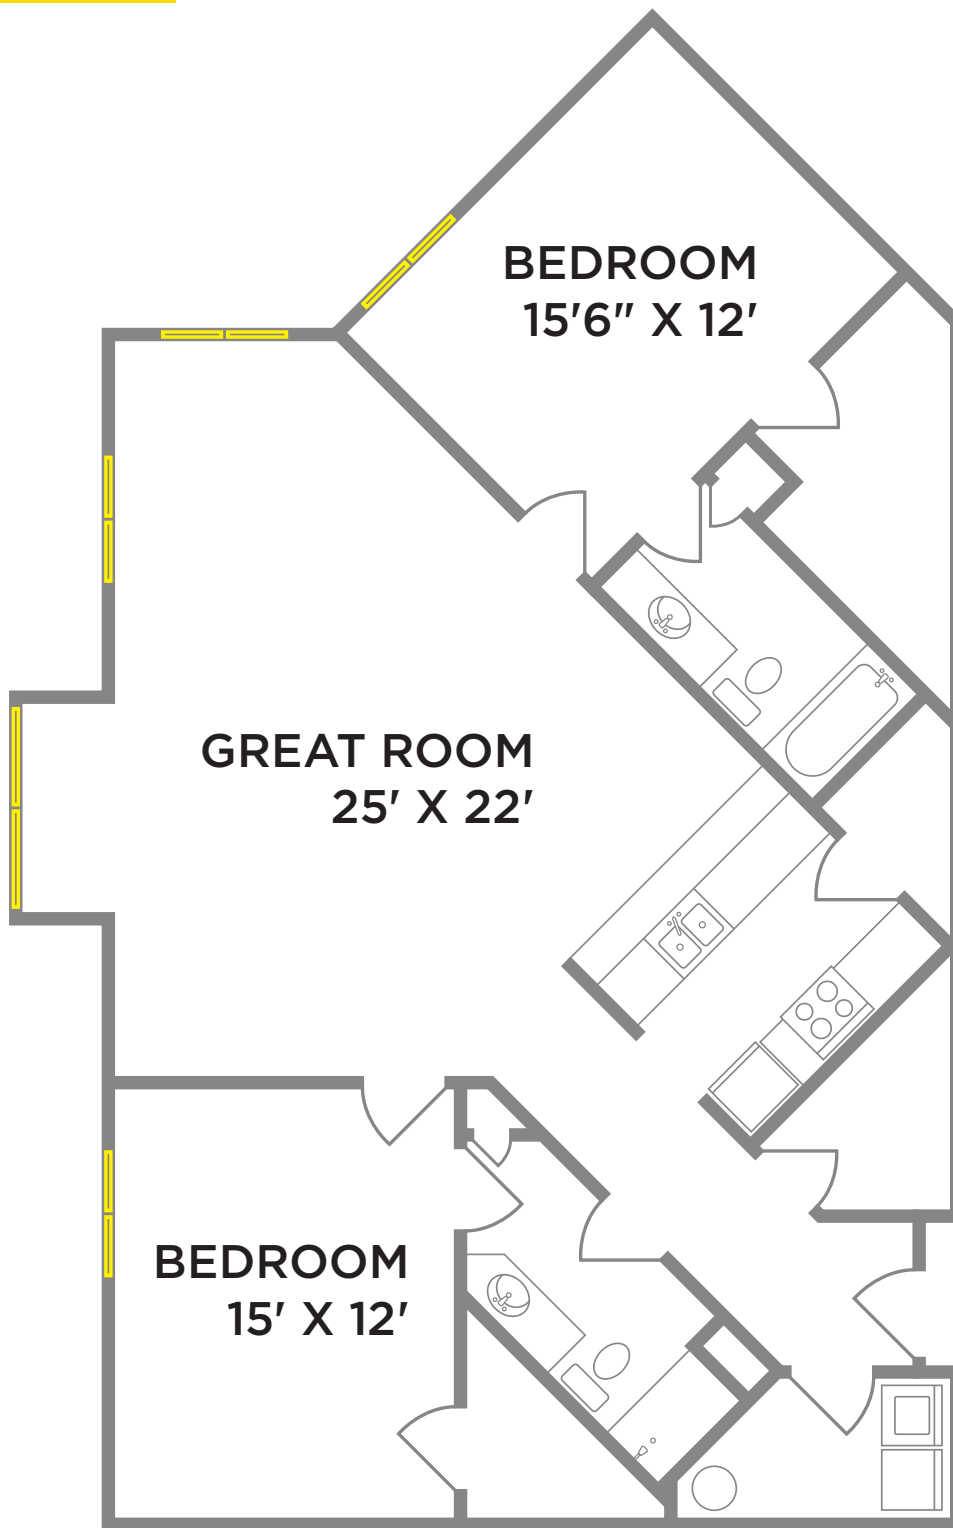

**RESIDENCES  
AT DESALES  
PLAZA**

**desalesplaza.com // 513 281 3000**  
1550 Madison Road // Cincinnati, OH 45206  
Professionally Managed by Towne Properties

**JOHNSTONE // 2BR, 2BA // 1360 SQ FT**