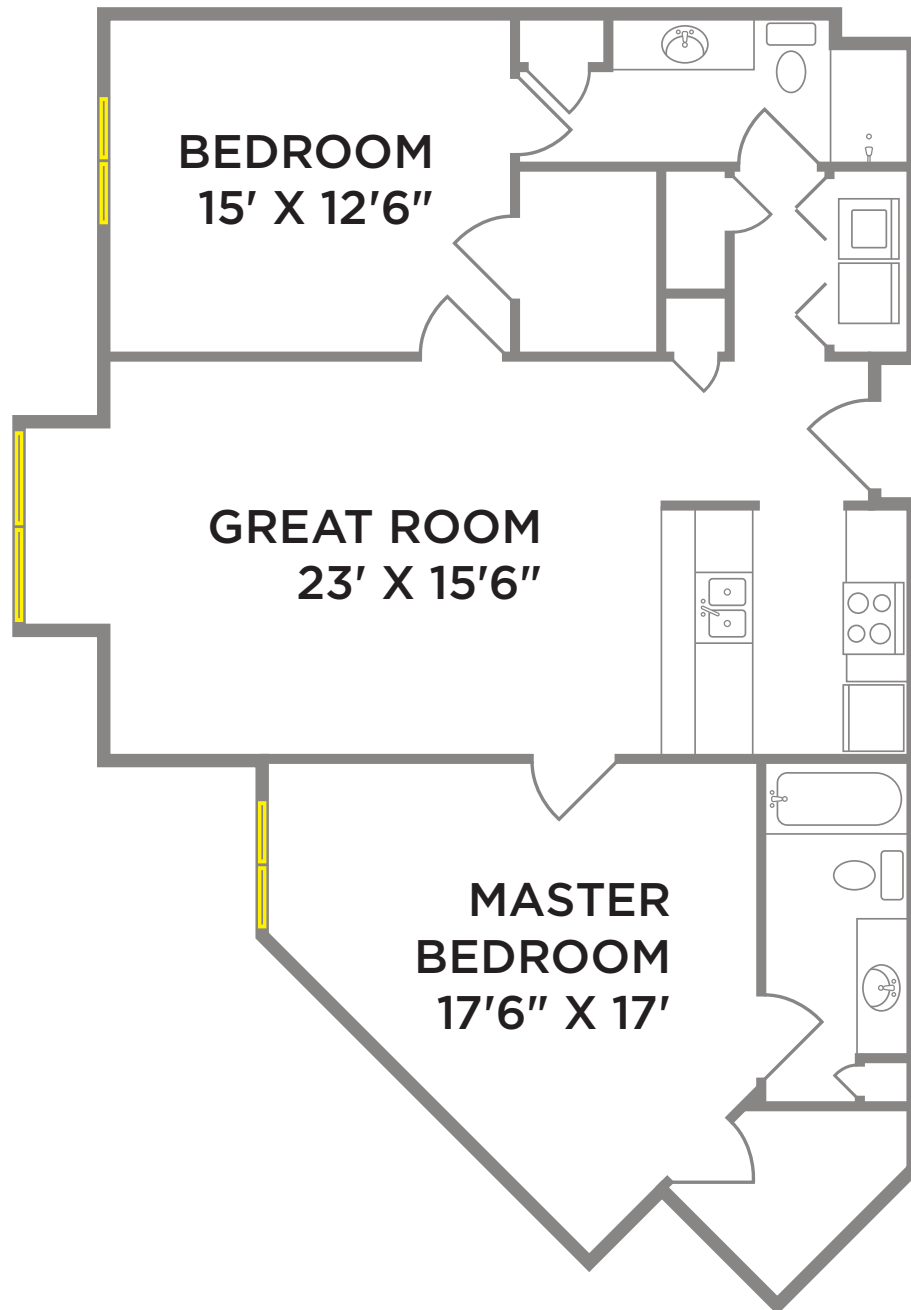

**RESIDENCES  
AT DESALES  
PLAZA**

**desalesplaza.com // 513 281 3000**  
1550 Madison Road // Cincinnati, OH 45206  
Professionally Managed by Towne Properties

**DEXTER // 2BR, 2BA // 1190 SQ FT**