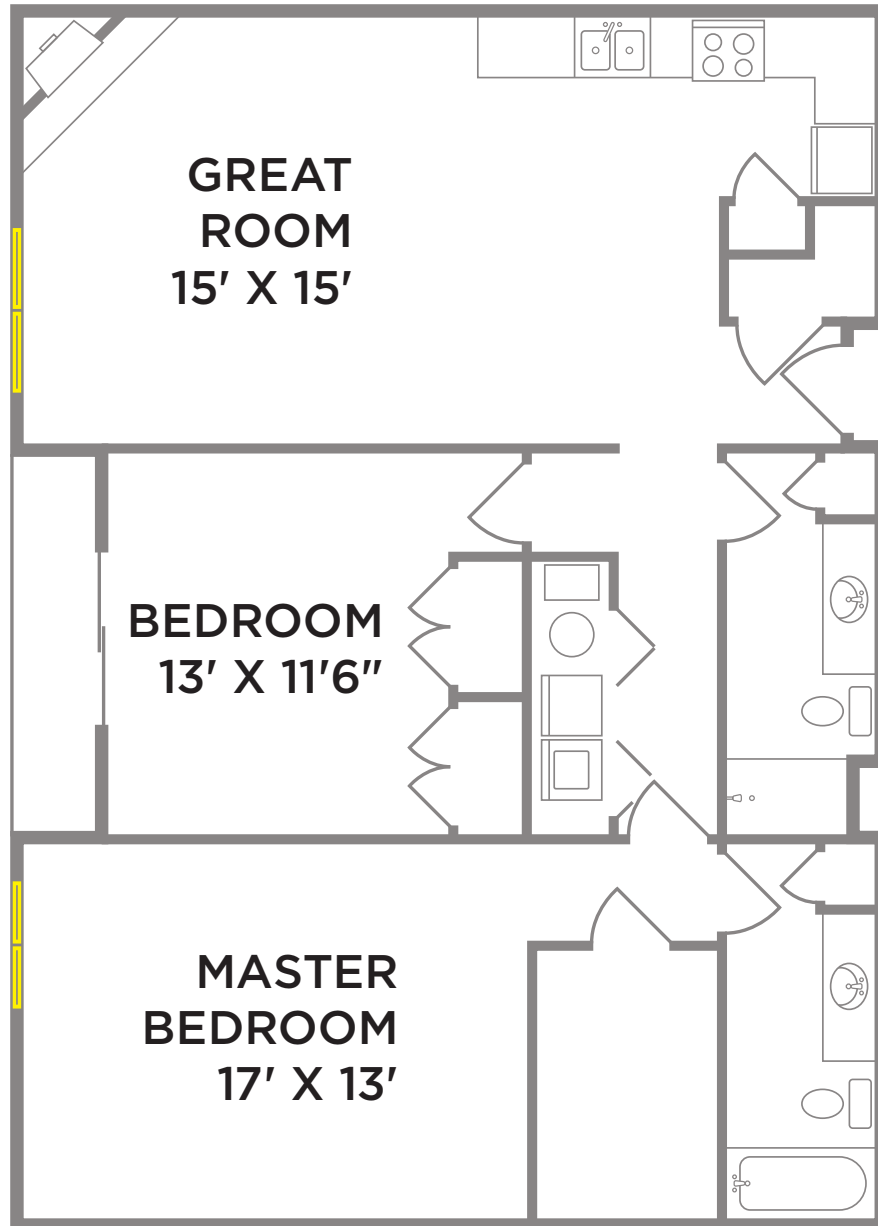

**RESIDENCES
AT DESALES
PLAZA**

desalesplaza.com // 513 281 3000
1550 Madison Road // Cincinnati, OH 45206
Professionally Managed by Towne Properties

CYPRESS // 2BR, 2BA // 1215 SQ FT