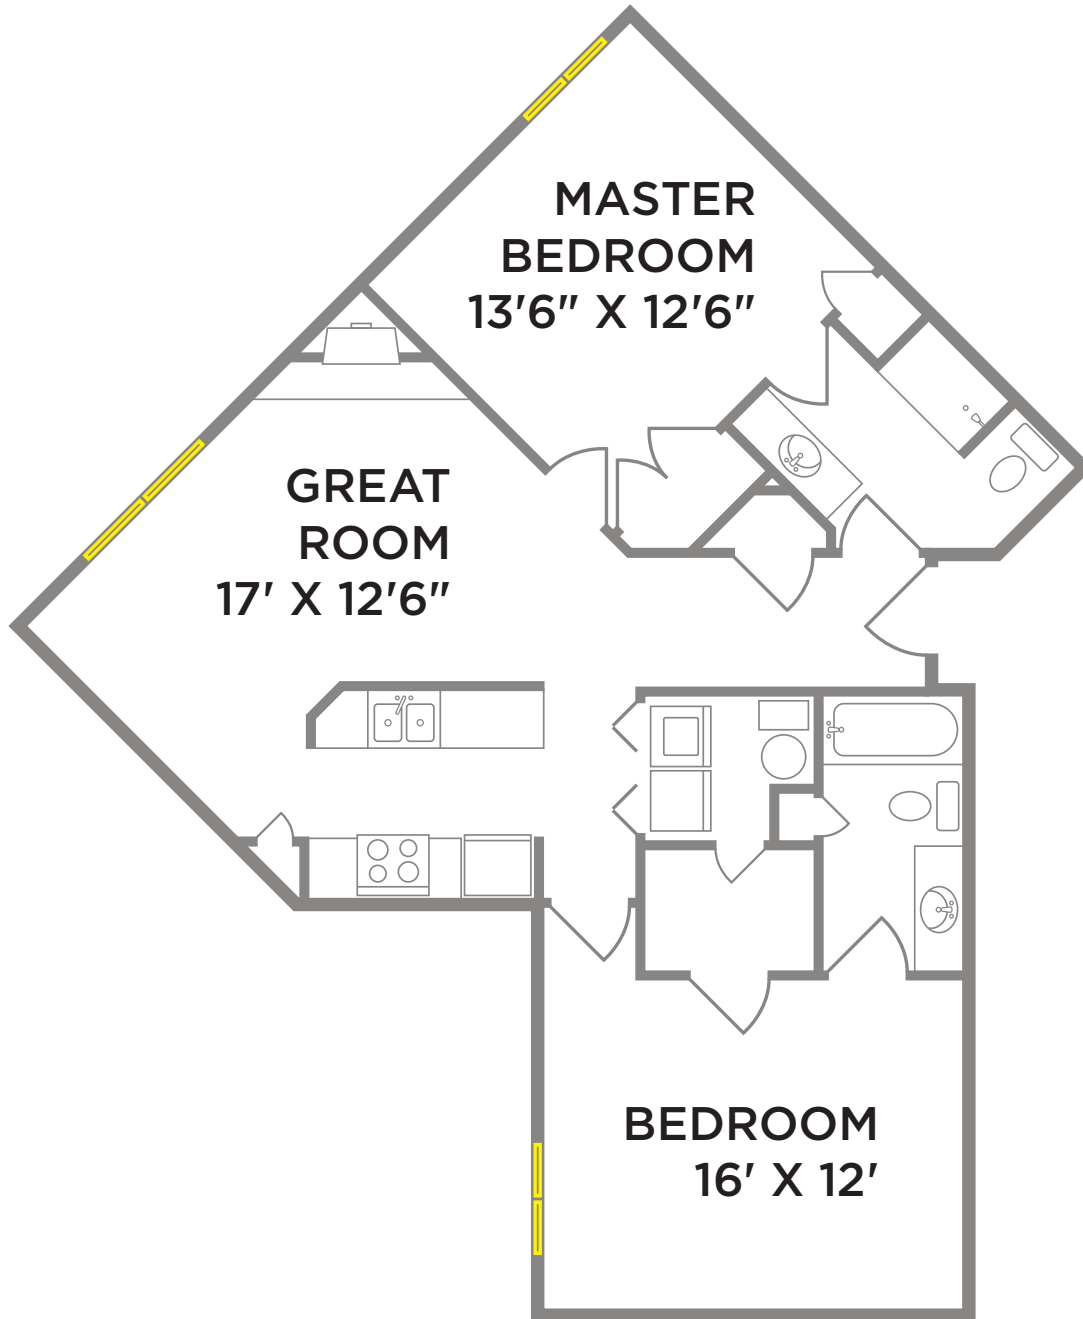

**RESIDENCES
AT DESALES
PLAZA**

desalesplaza.com // 513 281 3000
1550 Madison Road // Cincinnati, OH 45206
Professionally Managed by Towne Properties

BEECHCREST // 2BR, 2BA // 980 SQ FT