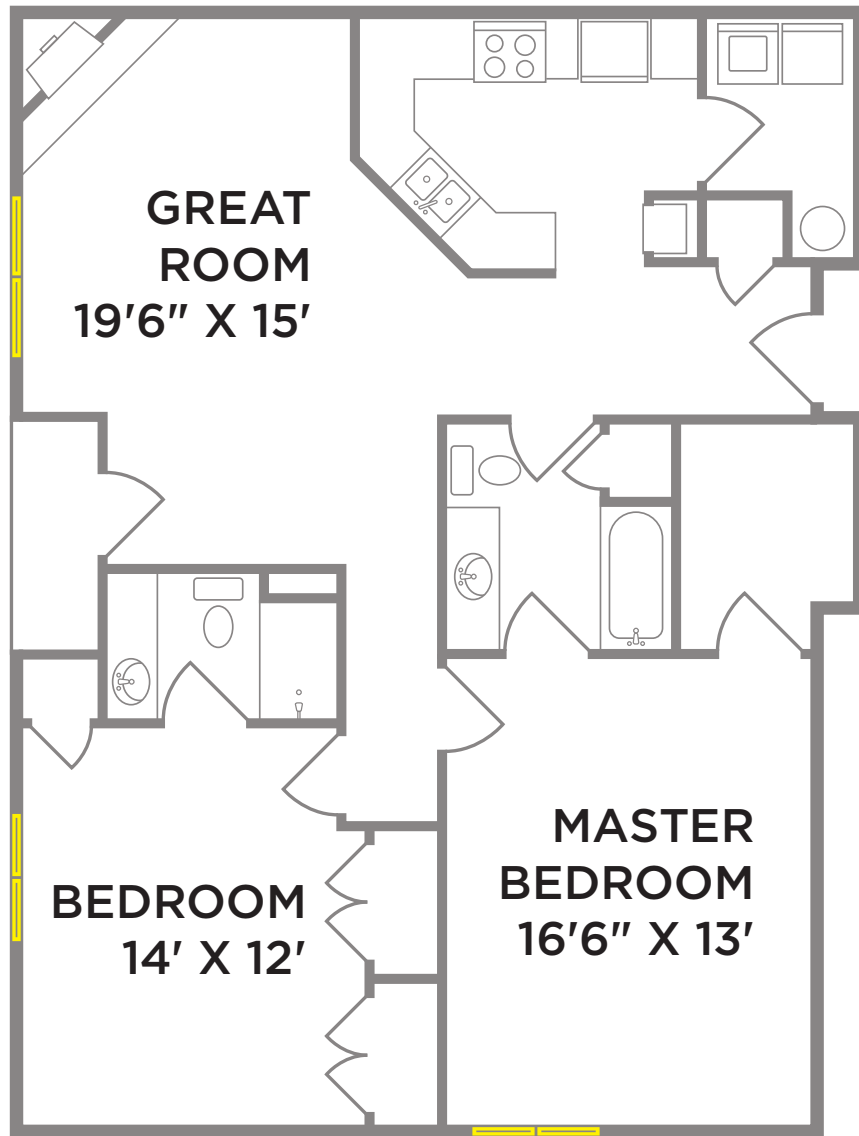

**RESIDENCES  
AT DESALES  
PLAZA**

**desalesplaza.com // 513 281 3000**  
1550 Madison Road // Cincinnati, OH 45206  
Professionally Managed by Towne Properties

**ASHLAND // 2BR, 2BA // 980 SQ FT**